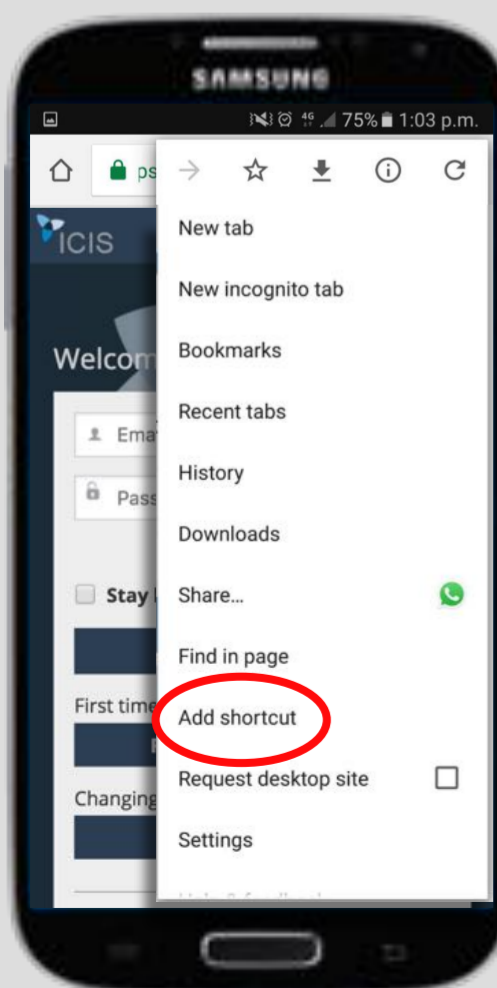

A step by step guide to show you...

How to create a shortcut to ICIS

1

Go to
[www.icis.com/
mobiledashboard](http://www.icis.com/mobiledashboard)

2

Tap the menu
icon: ⋮

3

Tap 'Add
shortcut'.

4

An ICIS icon will
appear on your
home screen. Open
this to get direct
access to ICIS on
the move.