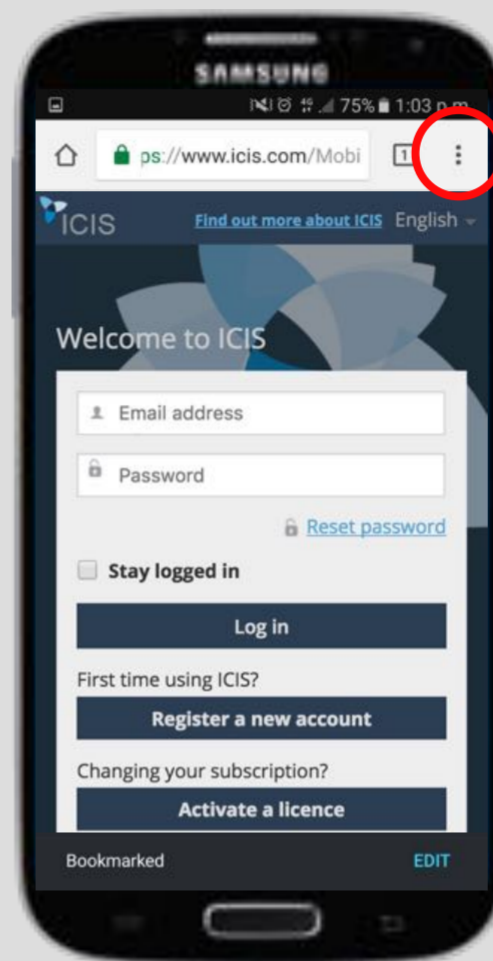

A step by step guide to show you...

How to create a shortcut to ICIS

1

Go to
[www.icis.com/
mobiledashboard](http://www.icis.com/mobiledashboard)

2

Tap the menu
icon: ⋮

3

Tap 'Add
shortcut'.

4

An ICIS icon will
appear on your
home screen. Open
this to get direct
access to ICIS on
the move.