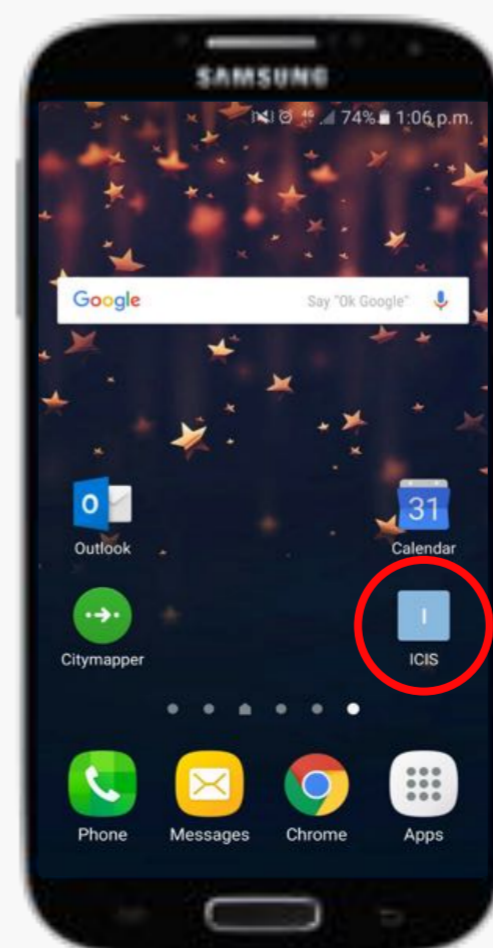

A step by step guide to show you...

How to create a shortcut to ICIS

1

Go to
[www.icis.com/
mobiledashboard](http://www.icis.com/mobiledashboard)

2

Tap the menu
icon: ⋮

3

Tap 'Add
shortcut'.

4

An ICIS icon will
appear on your
home screen. Open
this to get direct
access to ICIS on
the move.