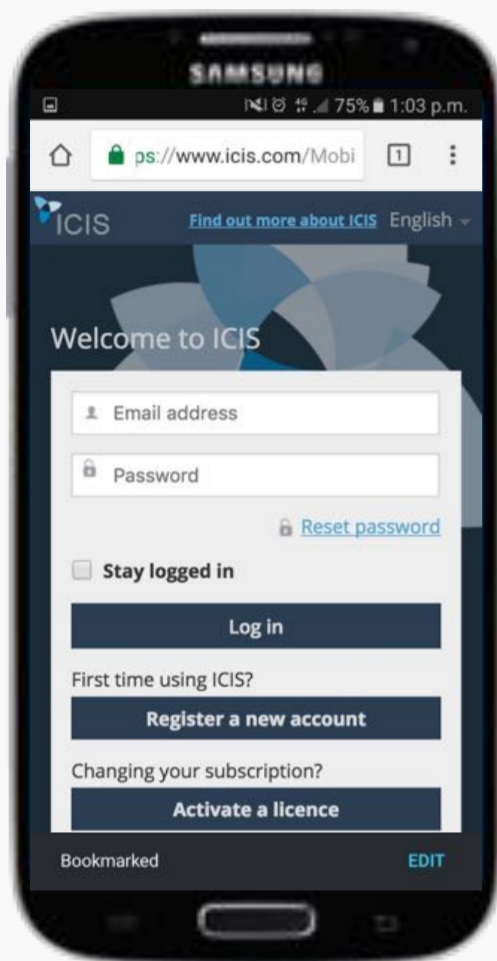

A step by step guide to show you...

How to create a shortcut to ICIS

1

Go to
[www.icis.com/
mobiledashboard](http://www.icis.com/mobiledashboard)

2

Tap the menu
icon: ⋮

3

Tap 'Add
shortcut'.

4

An ICIS icon will
appear on your
home screen. Open
this to get direct
access to ICIS on
the move.