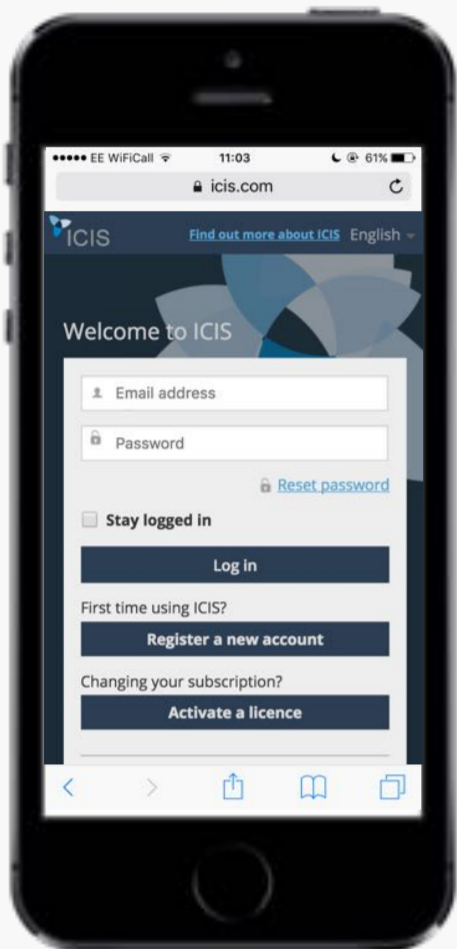

A step by step guide to show you...

How to create a shortcut to ICIS

1

Go to www.icis.com/mobiledashboard

2

Tap the action icon: 

3

Tap 'Add to Home Screen'.

4

An ICIS icon will appear on your home screen. Open this to get direct access to ICIS on the move.