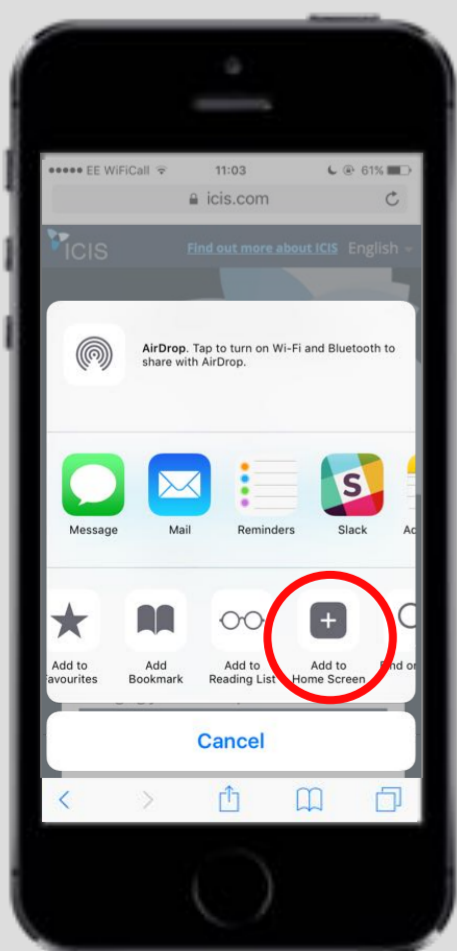

A step by step guide to show you...

How to create a shortcut to ICIS

1

Go to www.icis.com/mobiledashboard

2

Tap the action icon: 

3

Tap 'Add to Home Screen'.

4

An ICIS icon will appear on your home screen. Open this to get direct access to ICIS on the move.