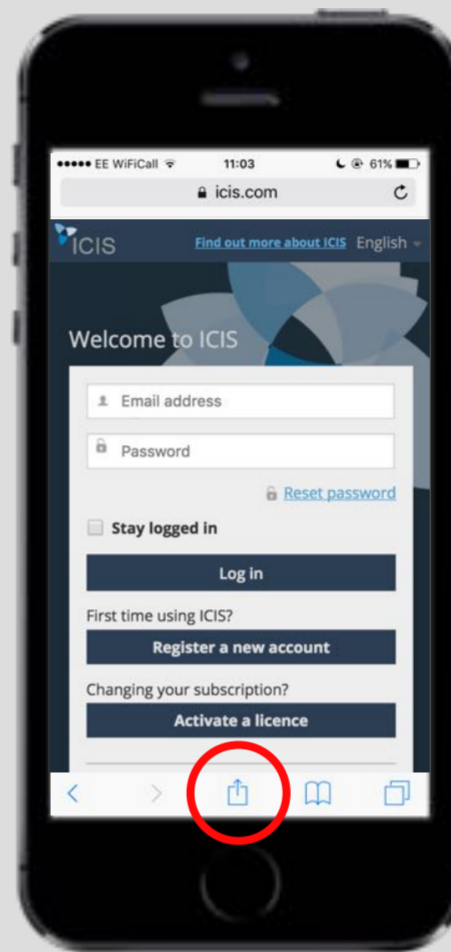

A step by step guide to show you...

How to create a shortcut to ICIS

1

Go to www.icis.com/mobiledashboard

2

Tap the action icon: 

3

Tap 'Add to Home Screen'.

4

An ICIS icon will appear on your home screen. Open this to get direct access to ICIS on the move.