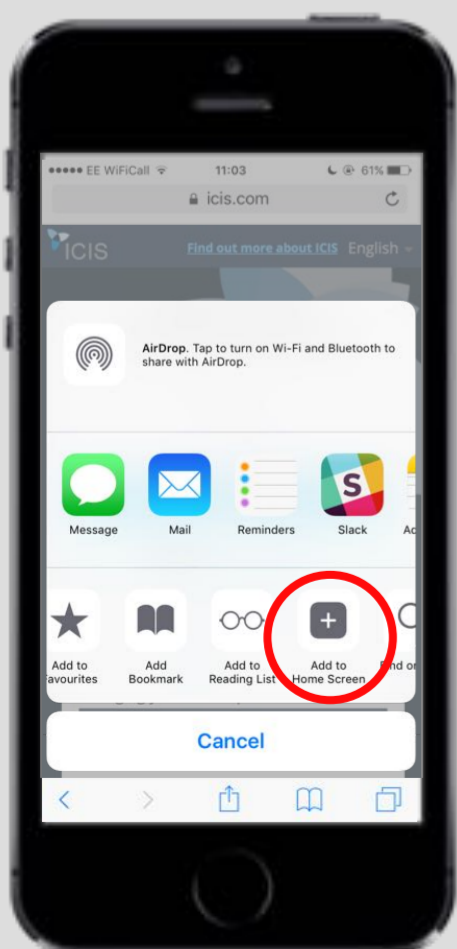

A step by step guide to show you...

How to create a shortcut to ICIS

1

Go to www.icis.com/mobiledashboard

2

Tap the action icon: 

3

Tap 'Add to Home Screen'.

4

An ICIS icon will appear on your home screen. Open this to get direct access to ICIS on the move.