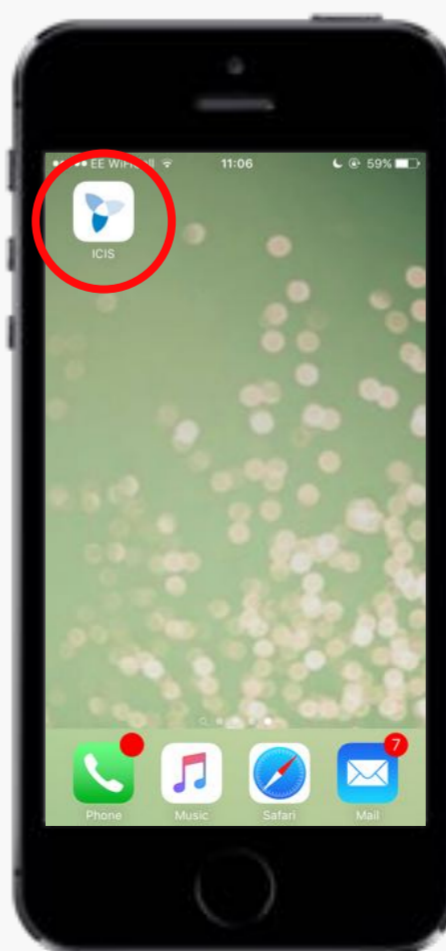

A step by step guide to show you...

How to create a shortcut to ICIS

1

Go to www.icis.com/mobiledashboard

2

Tap the action icon: 

3

Tap 'Add to Home Screen'.

4

An ICIS icon will appear on your home screen. Open this to get direct access to ICIS on the move.