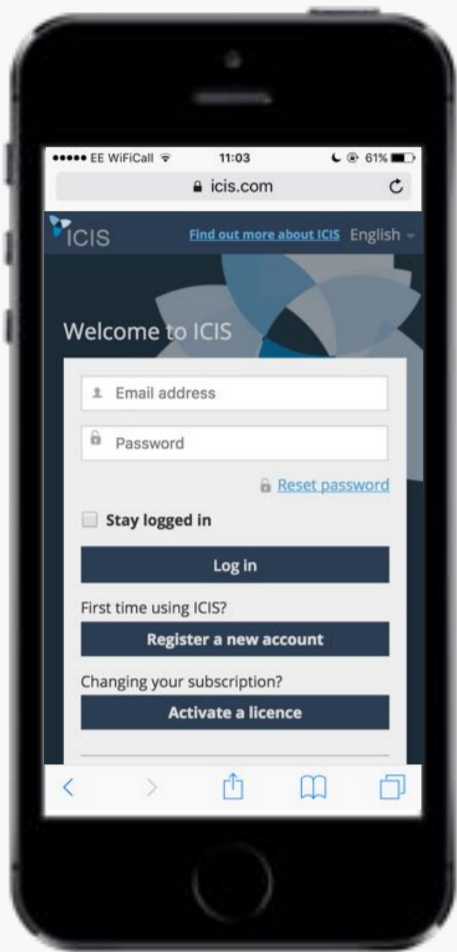

A step by step guide to show you...

How to create a shortcut to ICIS

1

Go to www.icis.com/mobiledashboard

2

Tap the action icon: 

3

Tap 'Add to Home Screen'.

4

An ICIS icon will appear on your home screen. Open this to get direct access to ICIS on the move.