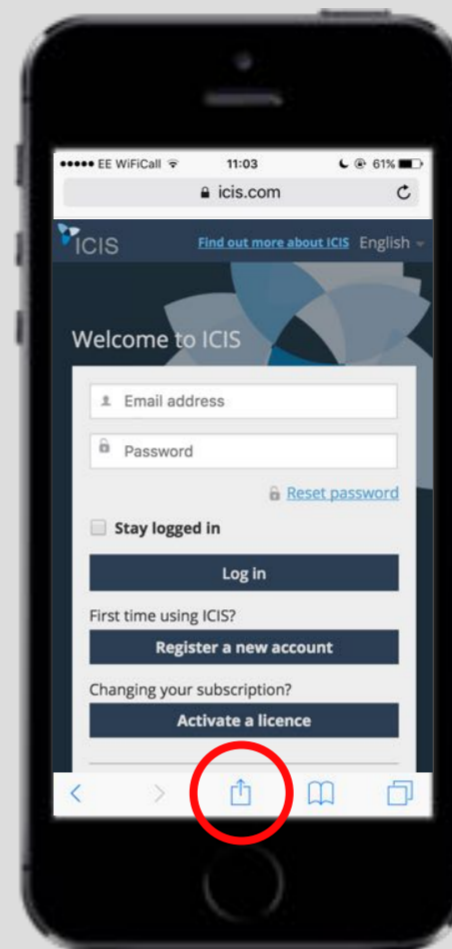

A step by step guide to show you...

How to create a shortcut to ICIS

1

Go to www.icis.com/mobiledashboard

2

Tap the action icon: 

3

Tap 'Add to Home Screen'.

4

An ICIS icon will appear on your home screen. Open this to get direct access to ICIS on the move.