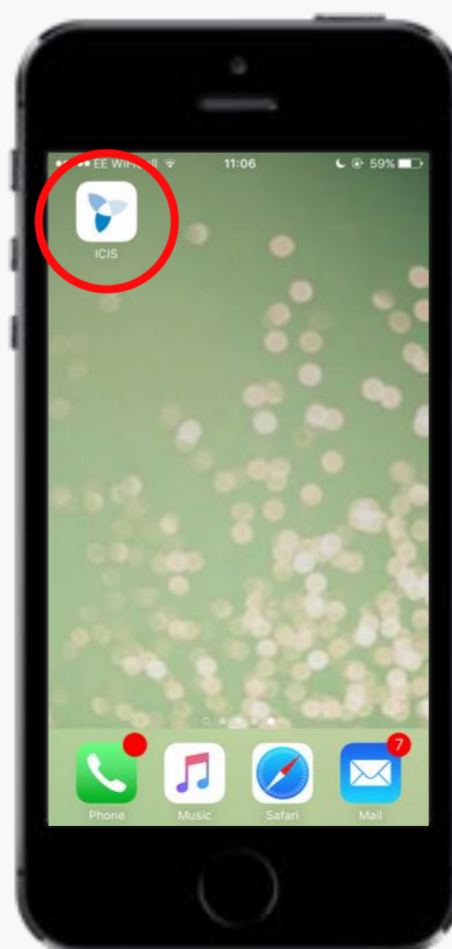

A step by step guide to show you...

How to create a shortcut to ICIS

1

Go to www.icis.com/mobiledashboard

2

Tap the action icon: 

3

Tap 'Add to Home Screen'.

4

An ICIS icon will appear on your home screen. Open this to get direct access to ICIS on the move.